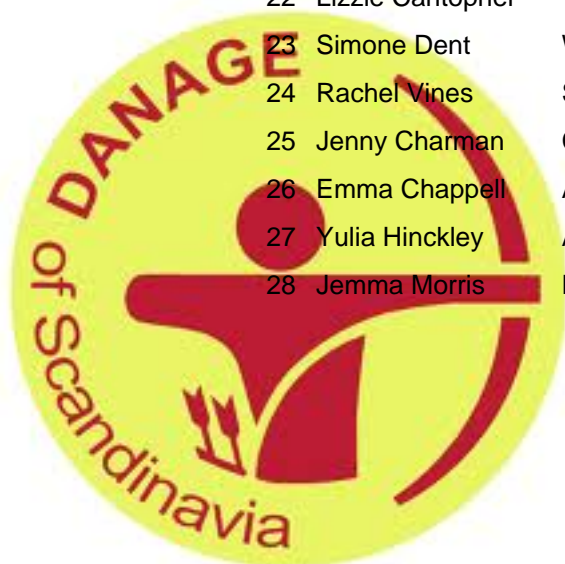

Oxford FITA 2012: Leaderboard

67 Matthew Bliss

Bayeux

375 2 0

Individual Olympic Round at 70m (Sets (old placing rules))

Category: Recurve Women

Pl.	Archer	Club	Score	10s	Xs
1	Naomi Folkard	Royal Leamington Spa	640	14	6
2	Alison Williamson	Long Mynd	633	19	3
3	Nicky Hunt	Deben	592	14	3
4	Charlotte Burgess	Bruntwood	589	11	2
5	Jeanetta Braun	Brent Valley	584	11	3
6	Kirstin Lewis	London	575	11	3
7	Lisa Cooper	The Foxes	572	13	6
8	Louise Colville	Mole Valley	572	6	1
9	Sam Fowler	Whiteleaf	559	9	1
10	Rachel Jones	AGB	554	9	3
11	Deb Charles	Aquarius	543	8	3
12	Estelle Edwick	Barnstaple	543	7	6
13	Joann Lunt	Stratford	541	4	1
14	Zena Barker	Loco	540	9	2
15	Linda Haines	Evesham	539	9	0
16	Lizzie Bell	Edinburgh Uni	535	7	3
17	Jane Lowes	Durham City	534	8	2
18	Victoria Savage	Droitwich	531	7	4
19	Rebecca Dawson	Corus Deeside	526	6	1
20	Danielle Tighe	Chessington	517	2	0
21	Stephanie Jackson	Fakenham	515	6	3
22	Lizzie Cantopher	Wellingborough	512	7	2
23	Simone Dent	West Essex	498	3	0
24	Rachel Vines	Supermarine	495	3	0
25	Jenny Charman	Chiltern	490	5	2
26	Emma Chappell	AGB	483	7	3
27	Yulia Hinckley	Aquarius	441	3	0
28	Jemma Morris	Llantarnam	440	4	0